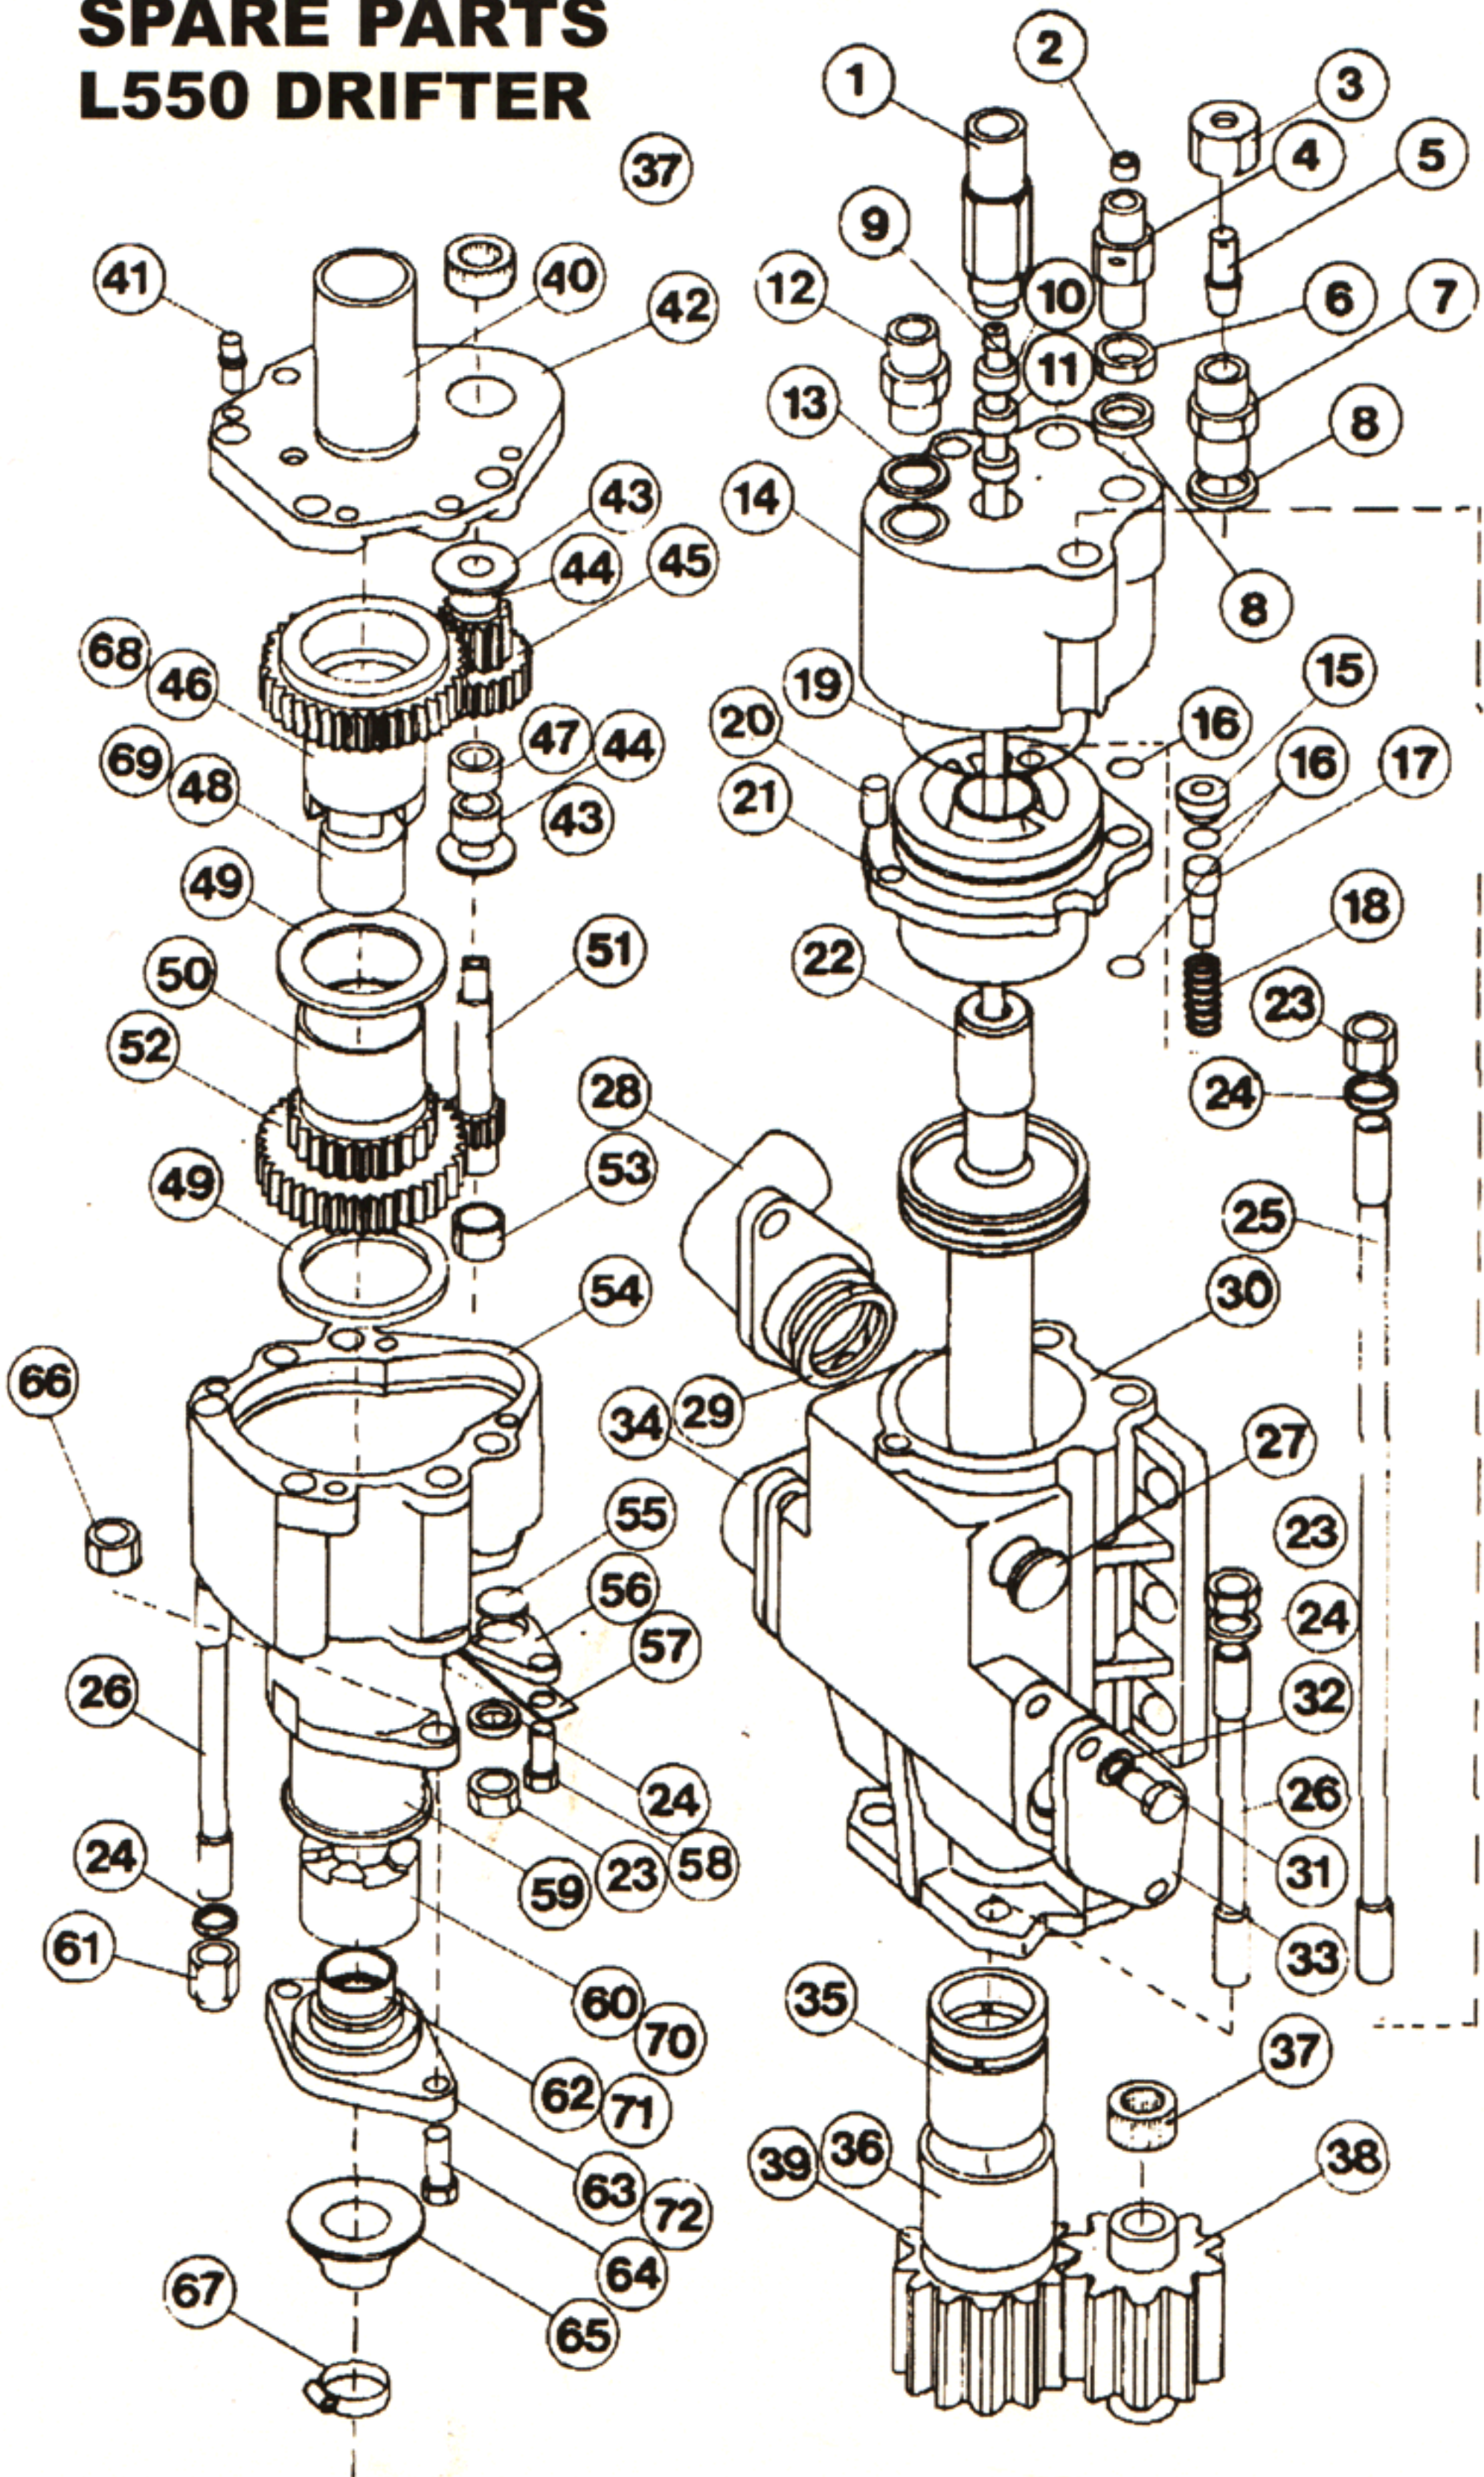

## PARTS FOR L550 DRIFTER

Ref. No.	Part No.	Qty.	Description	Notes
1	FT00651548		NIPPLE	
2	FT00295428		PLUG	
3	FT42837708		NUT	
4	FT00584418		FITTING	
5	FT62346398		NOZZLE	
6	FT81294959		NUT	
7	FT33960628		ADAPTOR	3/4"
8	FT28335660		WASHER	
9	FT52203740		O RING	
10	FT33949788		SEAL	
11	FT81324418		FLUSHING TUBE ASSY.	INC. ITEM 10
12	FT42837838		ADAPTOR	1 1/4"
13	FT28335810		WASHER	A33 x 39
14	FT53326918		REAR COVER	
15	FT14034048		NOZZLE	
16	FT52205760		O RING	15.3 x 2.4
17	FT14033988		POPPET	
18	FT04576008		SPRING	
19	FT52245080		O RING	119.5 x 30-1
20	FT85138649		SPRING PIN	7 x 35
21	FT14417618		DISTRIBUTOR	INC. ITEM 20
22	FT14411258		PISTON	
23	FT15004098		NUT	
24	FT15003928		WASHER	
25	FT15155208		TIE ROD	
26	FT15153718		TIE ROD	
27	FT14030548		RUBBER PLUG	
28	FT05035638		ROTATABLE EXHAUST	2"
29	FT04617198		SLIDE RING	
30	FT14513288		BODY CYLINDER ASSY.	INC. ITEMS 27, 37, 35.
31	FT44221850		HEX SCREW	M16 x M40
32	FT42147510		SPRING WASHER	
33	FT58599998		COVER	
34	FT58599868		EXHAUST PORT	
35	FT14030398		CYLINDER BUSHING	
36	FT51729080		BEARING BUSHING	
37	FT80196379		NEEDLE BEARING	
38	FT62984878		TORQUE COGWHEEL	
39	FT53339848		IDLE COGWHEEL	INC. ITEM 36
40	FT53347578		SHAFT TUBE	